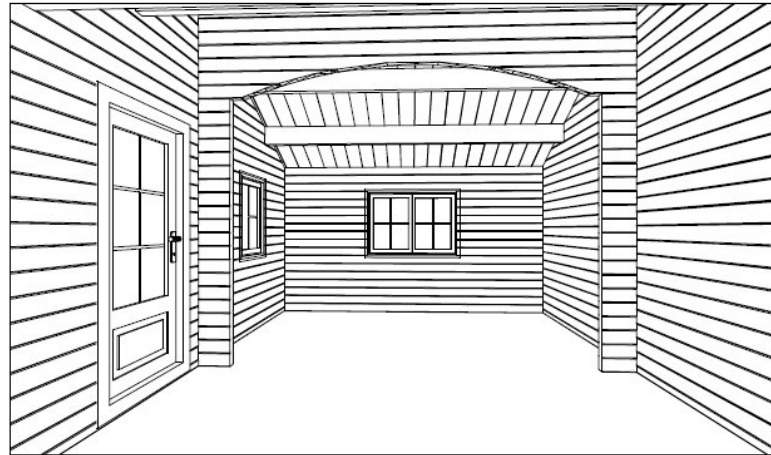

5040(60)s15

5040(70)s15

Wall thickness 60 or 70mm, door and windows with glass packet. Internal dimensions: 5.00\*4.00m Inside area 20m<sup>2</sup>  
Houses with double plank profile, made from pine or fire wood, dried until 10–12% humidity, without any painting and impregnation.

- floor planks 22mm,
- ground 140\*100, 140\*44mm
- roof planks 19mm,
- rafter 240\*60mm

Wall height 2.25m

All height 3.50m

Door height and width 2.1\*1m