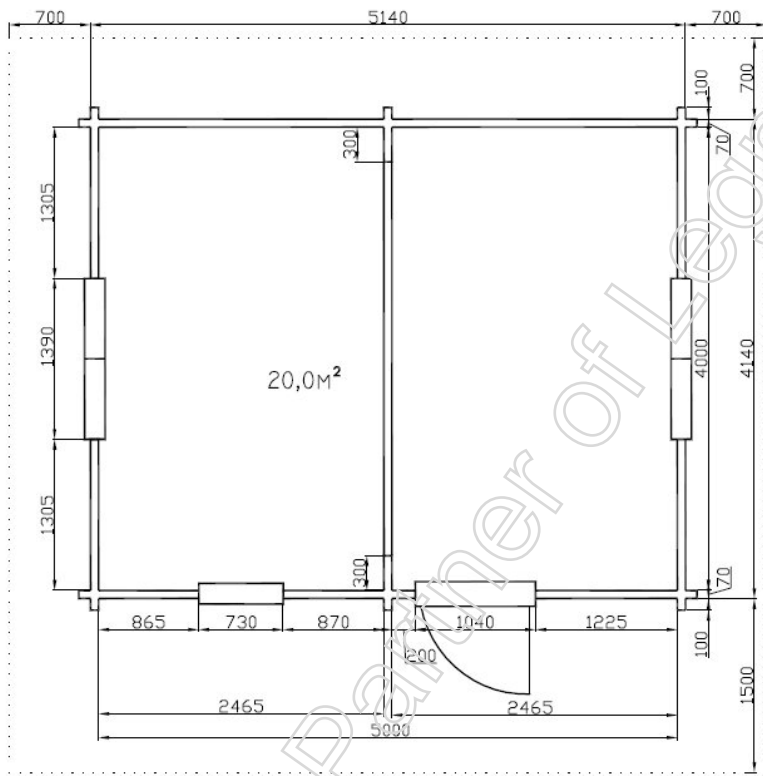

5040(60)s15

5040(70)s15

Wall thickness 60 or 70mm, door and windows with glass packet. Internal dimensions: 5.00\*4.00m Inside area 20m<sup>2</sup>  
Houses with double plank profile, made from pine or fire wood, dried until 10–12% humidity, without any painting and impregnation.

- floor planks 22mm,
- ground 140\*100, 140\*44mm
- roof planks 19mm,
- rafter 240\*60mm

Wall height 2.25m

All height 3.50m

Door height and width 2.1\*1m